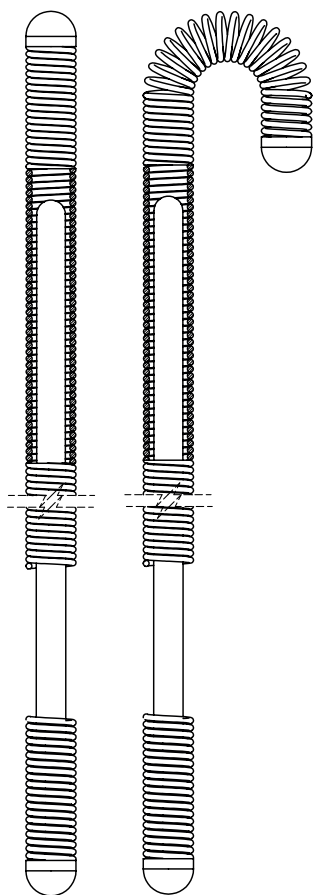

Accoat Guide Wire – Seldinger Movable

**Dimensions**

Ø 0.032" / 0.82 mm

Ø 0.035" / 0.89 mm

Ø 0.038" / 0.97 mm

**Length**

30 – 450 cm

**Surface**

Stainless steel

PTFE coated

**Distal tip form**

Straight tip

J-tip radius: 1,5 – 3 – 6 – 15 mm

**Shaft stiffness**

Standard

Stiff

**Customised products on request**

**Description of item code**

(H)-M-S/Jr-(C)-0xx-L

(example: M-S-C-035-150)

<b>H</b>	Stiff guide wire
<b>M</b>	Movable guide wire
<b>S</b>	Straight tip
<b>Jr</b>	J-tip radius J1.5 mm J3 mm J6 mm J15 mm
<b>C</b>	PTFE coated
<b>Without C</b>	Stainless steel
<b>0xx</b>	Diameter of the guide wire <b>032:</b> 0.032" (0.82 mm) <b>035:</b> 0.035" (0.89 mm) <b>038:</b> 0.038" (0.97 mm)
<b>L</b>	Length of the guide wire ■ 30 – 450 cm